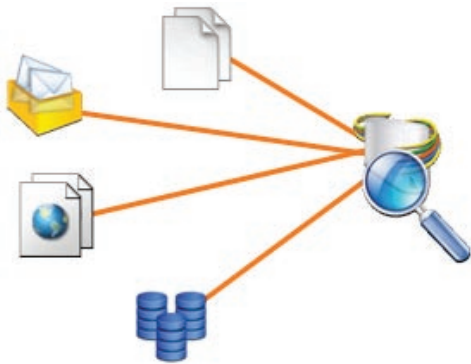

DIG Digital Information Gateway

Digital Information Gateway (DIG) is a suite of products providing a single-point solution for federated search, data integration, and information sharing. The DIG technologies are specifically designed to provide a quick and easy way to integrate, share, and access all types of data sources to help your agency effectively and efficiently:

- Investigate offenses and critical incidents
- Expose and attack conspiracies
- Uncover organized crime rings
- Examine phone tolls for networks
- Identify gang, group, and cell activity

Federated Search – a Single Point of Access to All Your Information

The DIG Virtual Data Warehouse creates a managed single point of access to all your resources – databases, emails, web sites, and office documents. This also applies to remote agencies that publish information to you, too!

Data Integration – a Data Cleansing and Transformation Tool Set to Integrate Disparate Data

DIG Symphony provides a simple, point-and-click approach to creating a complete data quality program resulting in a consistent format for all of your data. DIG Symphony yields many benefits, including improved search results.