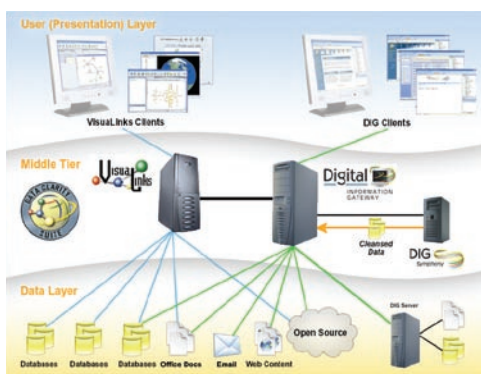

The Solution

The Data Clarity Suite combines the information sharing and retrieval capabilities of DIG with the powerful data mining, visualization, and analysis capabilities of VisualLinks to create an unparalleled analytical environment.

Denali Solutions

For more information,
please call 443.259.9200

5457 Twin Knolls Road • Suite 200 • Columbia, MD 21045
P 443.259.9200 • F 443.259.9201 • denalisolutions.net