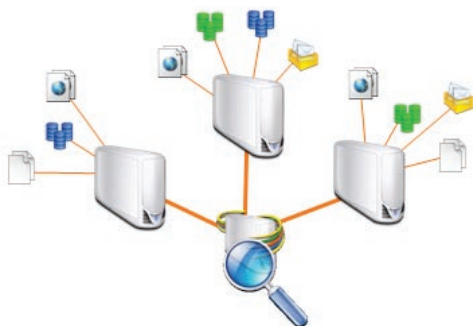

DIG Digital Information Gateway

Digital Information Gateway (DIG) is a suite of products providing a single-point solution for federated search, data integration, and information sharing. The DIG technologies are specifically designed to provide a quick and easy way to integrate, share, and access all types of data sources to help your agency effectively and efficiently:

Data Integration – a Data Cleansing and Transformation Tool Set to Integrate Disparate Data

DIG Symphony provides a simple, point-and-click approach to creating a complete data quality program resulting in a consistent format for all of your data. DIG Symphony yields many benefits, including improved search results.

Information Sharing – a Secure and Selective Network for Intra- and Inter-agency Cooperation

DIG encourages and enables information sharing with other agencies. You can

Denali Solutions

For more information,
please call 443.259.9200

5457 Twin Knolls Road • Suite 200 • Columbia, MD 21045
P 443.259.9200 • F 443.259.9201 • denalisolutions.net

DIG Digital Information Gateway

set access limits to protect sensitive data through integrated security controls. Server-to-server capability creates a secure and selective information sharing network, while maintaining data security and integrity: data is never moved or copied, and control over the data remains entirely with the original owner.