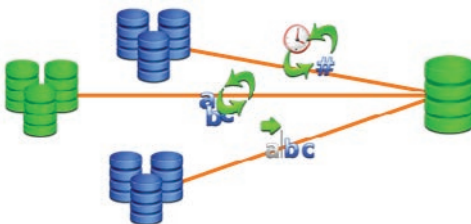

DIG Digital Information Gateway

Digital Information Gateway (DIG) is a suite of products providing a single-point solution for federated search, data integration, and information sharing. The DIG technologies are specifically designed to provide a quick and easy way to integrate, share, and access all types of data sources to help your agency effectively and efficiently:

- Investigate offenses and critical incidents
- Expose and attack conspiracies
- Uncover organized crime rings
- Examine phone tolls for networks
- Identify gang, group, and cell activity

Federated Search – a Single Point of Access to All Your Information

Data Integration – a Data Cleansing and Transformation Tool Set to Integrate Disparate Data

DIG Symphony provides a simple, point-and-click approach to creating a complete data quality program resulting in a consistent format for all of your data. DIG Symphony yields many benefits, including improved search results.